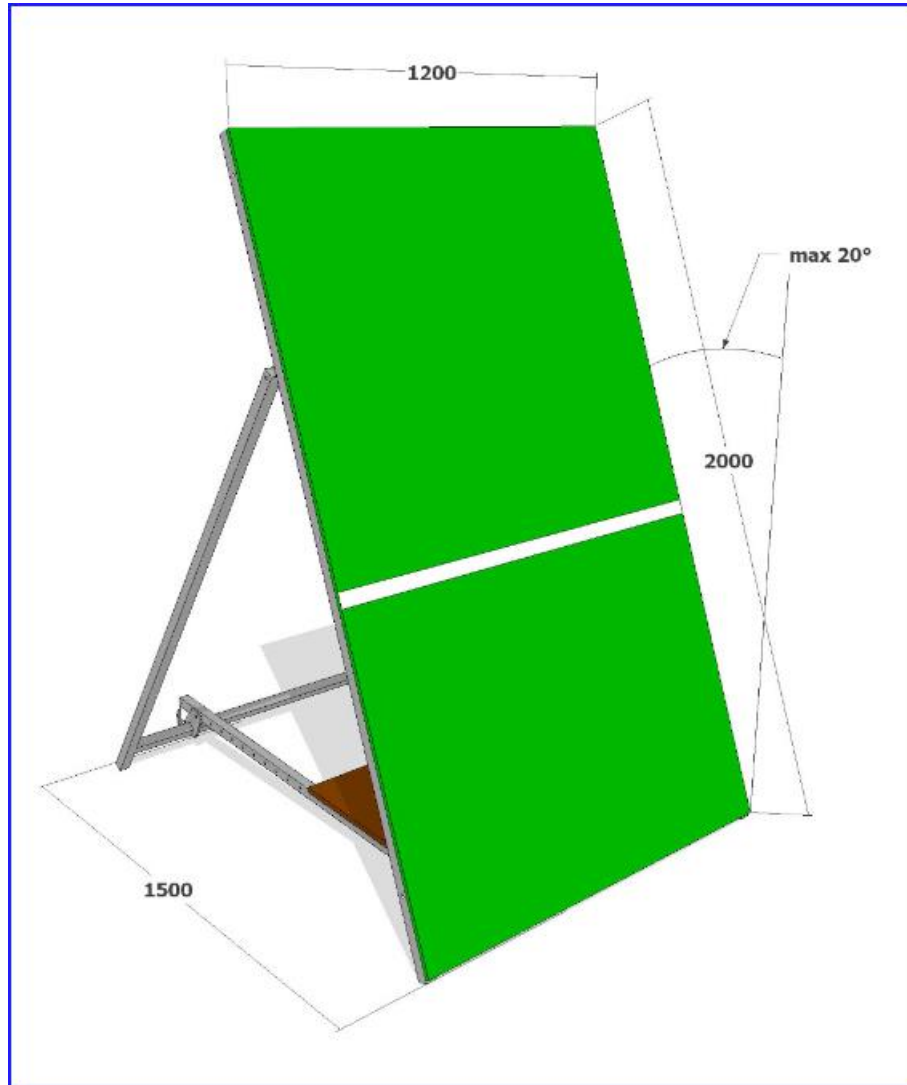

#3 variants - Eduards Šļaukstiņš

(mob. 29284785, eduard@olimpiskais.lv) – cenas ?